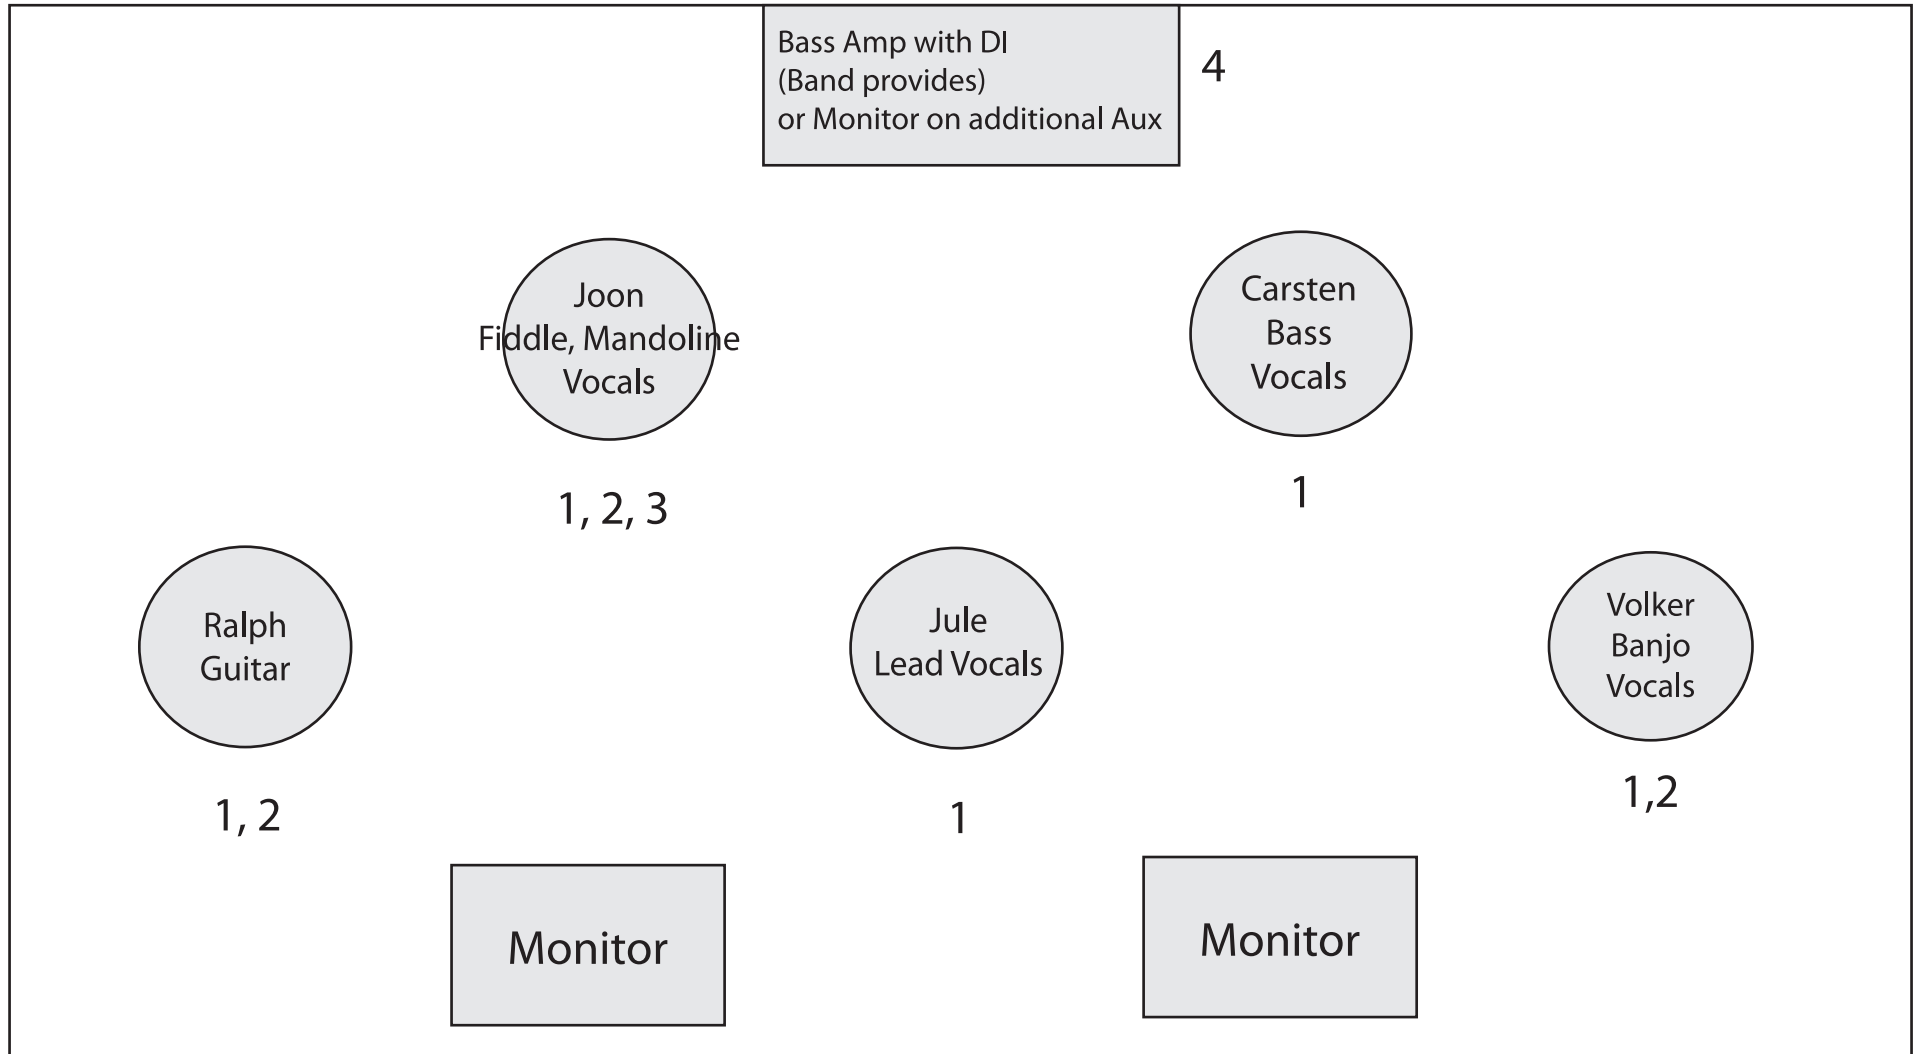

Stage Rider, Covered Grass

- 1 Dynamic Vocal Mic (Shure SM 58 Beta or something else)
- 2 Condenser Mic (Sennheiser e614, Audiotechnica Pro 37 or something else)
- 3 Condenser Mic (Audiotechnica Pro 35, Band provides)
- 4 DI-Out, Bass Amp